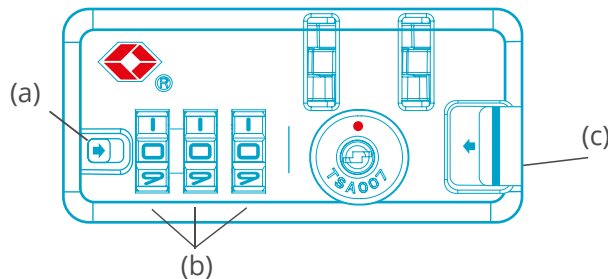

Forgotten your number combination?

If you forget your number combination, you can open your suitcase in the following way: a 3-digit number lock has 999 different combinations. If you try out all possible combinations (beginning with 0-0-0), you will be able to open the lock in approx. 20-30 minutes.

If you have any problems/queries regarding your product, please contact our customer service

+49(0) 30.63 413 414 | info@hauptstadtkoffer.de