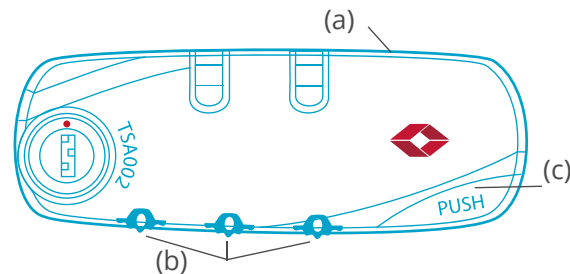

Forgotten your number combination?

If you forget your number combination, you can open your suitcase in the following way: a 3-digit number lock has 999 different combinations. If you try out all possible combinations (beginning with 0-0-0), you will be able to open the lock in approx. 20-30 minutes.

If you have any problems/queries regarding your product, please contact our customer service

+49(0) 30.63 413 414 | info@hauptstadtkoffer.de